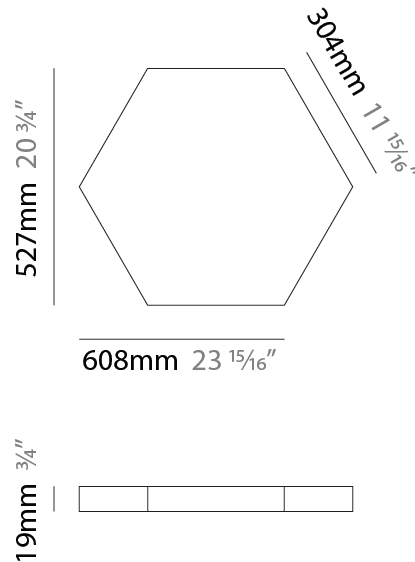

INFINITE HEXAGON SURFACE

A56192- -

base number   Color   Finish
Temperature   Options

PROJECT
TYPE
SPECIFIER
QUANTITY
DATE

1. To build a product code in our configurator select the specify button on the base model # product page
2. To build a manual product code on this datasheet choose from the options listed below in blue font and add the suffix to the base model #

GENERAL

Series: Infinite Hexagon
Partner: Ivela
Division: Architectural
Installation: Surface
Product Type: Panels
Mounting Location: Ceiling
Light Distribution: Direct

PHYSICAL

Shape: Hexagon
Length (mm): 1008
Length (in): 43 ¹¹/₁₆
Width (mm): 873
Width (in): 43 ¹¹/₁₆
Height (mm): 19
Height (in): 1 ¹/₁₆
Max. Overall Height (mm): 2019
Diffuser: PMMA - Opal
Fixture Finish: WHI / BLK / GLD
Fixture Material: Aluminum

ELECTRICAL

Lamp Type: LED
Input Wattage (W): 60
Dimming: Tri-Mode (Non-Dimming and Phase Dimming (120Vac only) and 0-10V Dimming)
Driver Included: No
Driver Location: Remote
Driver Type: Constant Voltage - Universal
Driver Class: Class 2
Housing: ENCP 5 (ERP) ENCP 8 (SC Power)
Input Voltage (V): 120 - 277
Output Voltage (V): 24

LED

Color Temperature (°K): 2700 / 3000 / 3500 / 4000
Max. Delivered Lumen (lm): 3600 / 3750 / 3861 / 3975
Nominal Lumen (lm): 7200 / 7500 / 7723 / 7950
CRI: >93 CRI
Lamp Life (hrs): 50000

OPTICAL

RATINGS AND CERTIFICATIONS

Certified By: CSA Certified to UL and CSA Standards
IP rating: IP20