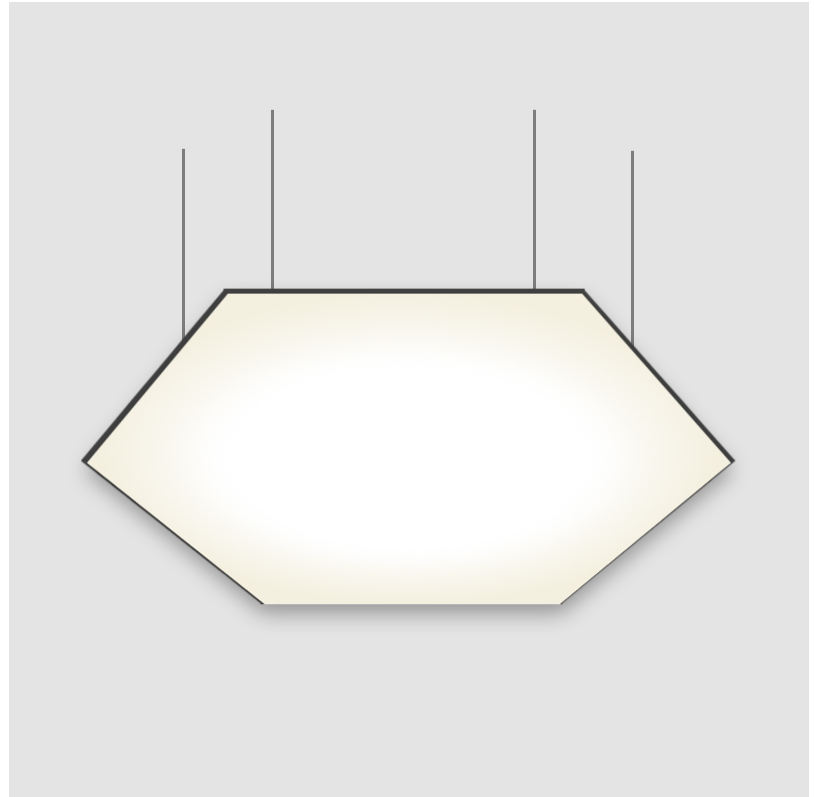

A51093-

base number   Color   Finish
Temperature   Options

1. To build a product code in our configurator select the specify button on the base model # product page
2. To build a manual product code on this datasheet choose from the options listed below in blue font and add the suffix to the base model #

GENERAL

Series: Infinite Hexagon
Partner: Ivela
Division: Architectural
Installation: Surface
Product Type: Panels
Mounting Location: Ceiling
Light Distribution: Direct

PHYSICAL

Shape: Hexagon
Length (mm): 1208
Length (in): 47 ⁹/₁₆"
Width (mm): 1047
Width (in): 41 ¹/₄"
Height (mm): 19
Height (in): 3/4"
Max. Overall Height (mm): 3019
Max. Overall Height (in): 118 ⁷/₈"
Diffuser: PMMA - Opal
Fixture Finish: WHI / BLK / GLD
Fixture Material: Aluminum
Cable Details: 3,000mm / 118 1/8" Transparent Cable

ELECTRICAL

Lamp Type: LED
Input Wattage (W): 72
Dimming: Tri-Mode (Non-Dimming and Phase Dimming (120Vac only) and 0-10V Dimming)
Driver Included: No
Driver Location: Remote
Driver Type: Constant Voltage - Universal
Driver Class: Class 2
Housing: ENCP 5 (ERP) ENCP 8 (SC Power)
Input Voltage (V): 120 - 277
Output Voltage (V): 24

LED

Color Temperature (°K): 2700 / 3000 / 3500 / 4000
Max. Delivered Lumen (lm): 7200 / 7500 / 7723 / 7950
Nominal Lumen (lm): 14400 / 15000 / 15446 / 15900
CRI: >93 CRI
Lamp Life (hrs): 50000

OPTICAL

RATINGS AND CERTIFICATIONS

Certified By: CSA Certified to UL and CSA Standards
IP rating: IP20