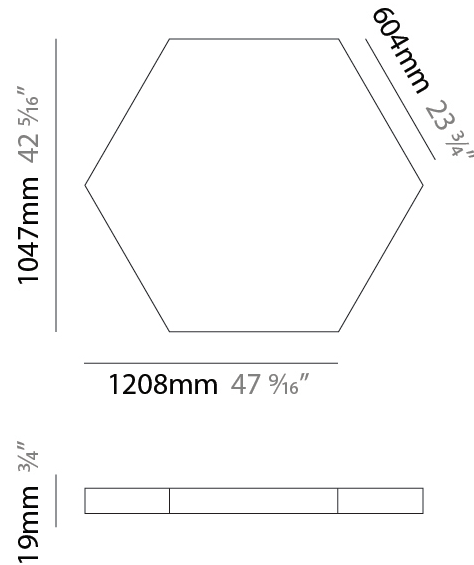

INFINITE HEXAGON SURFACE

A56194-

base number
Color   Finish
Temperature   Options

1. To build a product code in our configurator select the specify button on the base model # product page
2. To build a manual product code on this datasheet choose from the options listed below in blue font and add the suffix to the base model #

GENERAL

Series: Infinite Hexagon
Partner: Ivela
Division: Architectural
Installation: Surface
Product Type: Panels
Mounting Location: Ceiling
Light Distribution: Direct

PHYSICAL

Shape: Hexagon
Length (mm): 1208
Length (in): 47 ⁵/₁₆
Width (mm): 1047
Width (in): 41 ¹/₄
Height (mm): 19
Height (in): 3/4
Diffuser: PMMA - Opal
Fixture Finish: WHI / BLK / GLD
Fixture Material: Aluminum

ELECTRICAL

Lamp Type: LED
Input Wattage (W): 72
Dimming: Tri-Mode (Non-Dimming and Phase Dimming (120Vac only) and 0-10V Dimming)
Driver Included: No
Driver Location: Remote
Driver Type: Constant Voltage - Universal
Driver Class: Class 2
Housing: ENCP 5 (ERP) ENCP 8 (SC Power)
Input Voltage (V): 120 - 277
Output Voltage (V): 24

LED

Color Temperature (°K): 2700 / 3000 / 3500 / 4000
Max. Delivered Lumen (lm): 7200 / 7500 / 7723 / 7950
Nominal Lumen (lm): 14400 / 15000 / 15446 / 15900
CRI: >93 CRI
Lamp Life (hrs): 50000

OPTICAL

RATINGS AND CERTIFICATIONS

Certified By: CSA Certified to UL and CSA Standards
IP rating: IP20

PROJECT
TYPE
SPECIFIER
QUANTITY
DATE