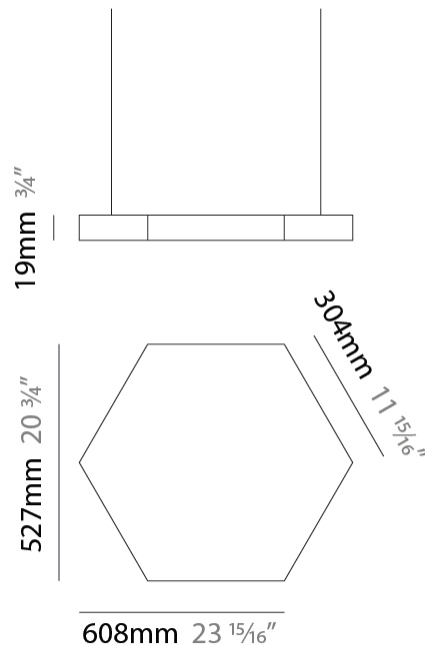

A51091- -

base number   Color   Finish
Temperature   Options

1. To build a product code in our configurator select the specify button on the base model # product page
2. To build a manual product code on this datasheet choose from the options listed below in blue font and add the suffix to the base model #

GENERAL

Series: Infinite Hexagon
Partner: Ivela
Division: Architectural
Installation: Suspension
Product Type: Panels
Mounting Location: Ceiling
Light Distribution: Direct

PHYSICAL

Shape: Hexagon
Length (mm): 1008
Length (in): 43 ¹¹/₁₆
Width (mm): 873
Width (in): 43 ¹¹/₁₆
Height (mm): 19
Height (in): 1 ¹/₁₆
Max. Overall Height (mm): 3019
Max. Overall Height (in): 118 ⁷/₈
Diffuser: PMMA - Opal
Fixture Finish: WHI / BLK / GLD
Fixture Material: Aluminum
Cable Details: 3,000mm / 118 1/8" Transparent Cable

ELECTRICAL

Lamp Type: LED
Input Wattage (W): 60
Dimming: Tri-Mode (Non-Dimming and Phase Dimming (120Vac only) and 0-10V Dimming)
Driver Included: No
Driver Location: Remote
Driver Type: Constant Voltage - Universal
Driver Class: Class 2
Housing: ENCP 5 (ERP) ENCP 8 (SC Power)
Input Voltage (V): 120 - 277
Output Voltage (V): 24

LED

Color Temperature (°K): 2700 / 3000 / 3500 / 4000
Max. Delivered Lumen (lm): 3600 / 3750 / 3861 / 3975
Nominal Lumen (lm): 7200 / 7500 / 7723 / 7950
CRI: >93 CRI
Lamp Life (hrs): 50000

OPTICAL

RATINGS AND CERTIFICATIONS

Certified By: CSA Certified to UL and CSA Standards
IP rating: IP20