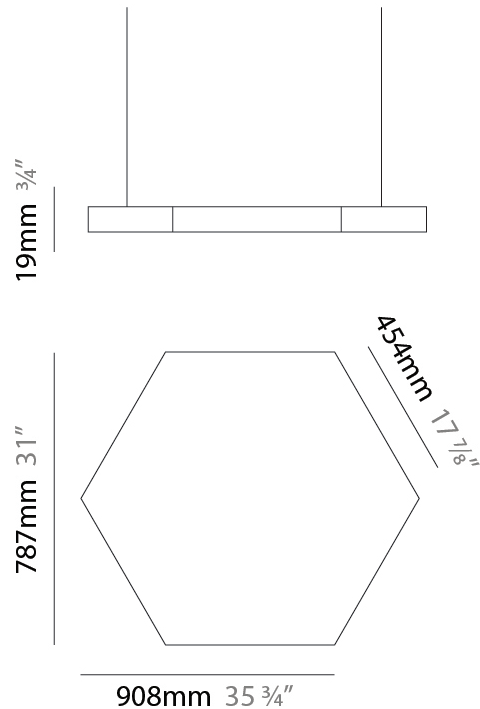

PROJECT
TYPE
SPECIFIER
QUANTITY
DATE

1. To build a product code in our configurator select the specify button on the base model # product page
2. To build a manual product code on this datasheet choose from the options listed below in blue font and add the suffix to the base model #

GENERAL

Series: Infinite Hexagon
Partner: Ivela
Division: Architectural
Installation: Suspension
Product Type: Panels
Mounting Location: Ceiling
Light Distribution: Direct

PHYSICAL

Shape: Hexagon
Length (mm): 908
Length (in): 36 ³/₄
Width (mm): 527
Width (in): 20 ³/₄
Height (mm): 19
Height (in): 3/4
Max. Overall Height (mm): 3019
Max. Overall Height (in): 118 ⁷/₈
Diffuser: PMMA - Opal
Fixture Finish: WHI / BLK / GLD
Fixture Material: Aluminum
Cable Details: 3,000mm / 118 1/8" Transparent Cable

ELECTRICAL

Lamp Type: LED
Input Wattage (W): 54
Dimming: Tri-Mode (Non-Dimming and Phase Dimming (120Vac only) and 0-10V Dimming)
Driver Included: No
Driver Location: Remote
Driver Type: Constant Voltage - Universal
Driver Class: Class 2
Housing: ENCP 5 (ERP) ENCP 13 (SC Power)
Input Voltage (V): 120 - 277
Output Voltage (V): 24

LED

Color Temperature (°K): 2700 / 3000 / 3500 / 4000
Max. Delivered Lumen (lm): 5400 / 5625 / 5792 / 5962
Nominal Lumen (lm): 10800 / 11250 / 11585 / 11925
CRI: >93 CRI
Lamp Life (hrs): 50000

OPTICAL

RATINGS AND CERTIFICATIONS

Certified By: CSA Certified to UL and CSA Standards
IP rating: IP20