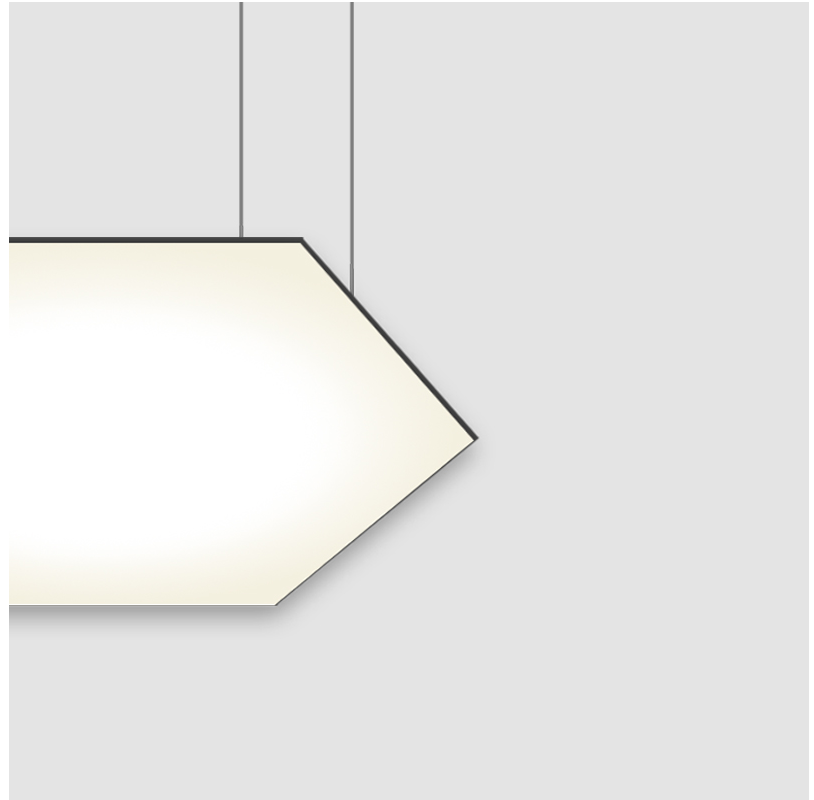

A51091- -

base number   Color   Finish
Temperature   Options

1. To build a product code in our configurator select the specify button on the base model # product page
2. To build a manual product code on this datasheet choose from the options listed below in blue font and add the suffix to the base model #

GENERAL

Series: Infinite Hexagon
Partner: Ivela
Division: Architectural
Installation: Suspension
Product Type: Panels
Mounting Location: Ceiling
Light Distribution: Direct

PHYSICAL

Shape: Hexagon
Length (mm): 1008
Length (in): 43 ¹¹/₁₆
Width (mm): 873
Width (in): 43 ¹¹/₁₆
Height (mm): 19
Height (in): 1 ¹/₁₆
Max. Overall Height (mm): 3019
Max. Overall Height (in): 118 ⁷/₈
Diffuser: PMMA - Opal
Fixture Finish: WHI / BLK / GLD
Fixture Material: Aluminum
Cable Details: 3,000mm / 118 1/8" Transparent Cable

ELECTRICAL

Lamp Type: LED
Input Wattage (W): 60
Dimming: Tri-Mode (Non-Dimming and Phase Dimming (120Vac only) and 0-10V Dimming)
Driver Included: No
Driver Location: Remote
Driver Type: Constant Voltage - Universal
Driver Class: Class 2
Housing: ENCP 5 (ERP) ENCP 8 (SC Power)
Input Voltage (V): 120 - 277
Output Voltage (V): 24

LED

Color Temperature (°K): 2700 / 3000 / 3500 / 4000
Max. Delivered Lumen (lm): 3600 / 3750 / 3861 / 3975
Nominal Lumen (lm): 7200 / 7500 / 7723 / 7950
CRI: >93 CRI
Lamp Life (hrs): 50000

OPTICAL

RATINGS AND CERTIFICATIONS

Certified By: CSA Certified to UL and CSA Standards
IP rating: IP20