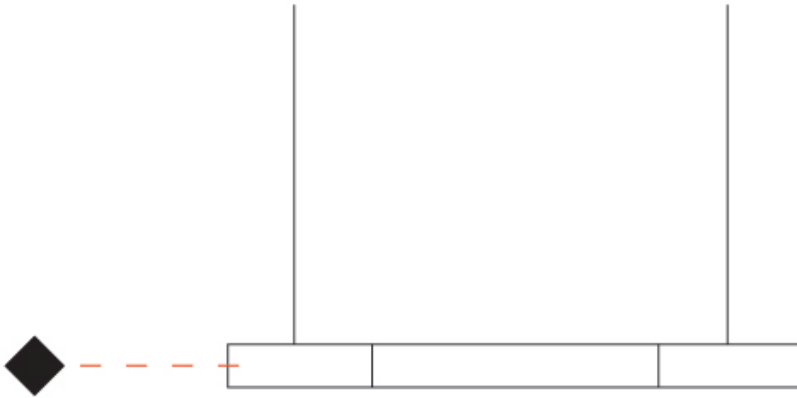

INFINITE HEXAGON SUSPENSION

A51092-

PROJECT

TYPE

SPECIFIER

QUANTITY

DATE