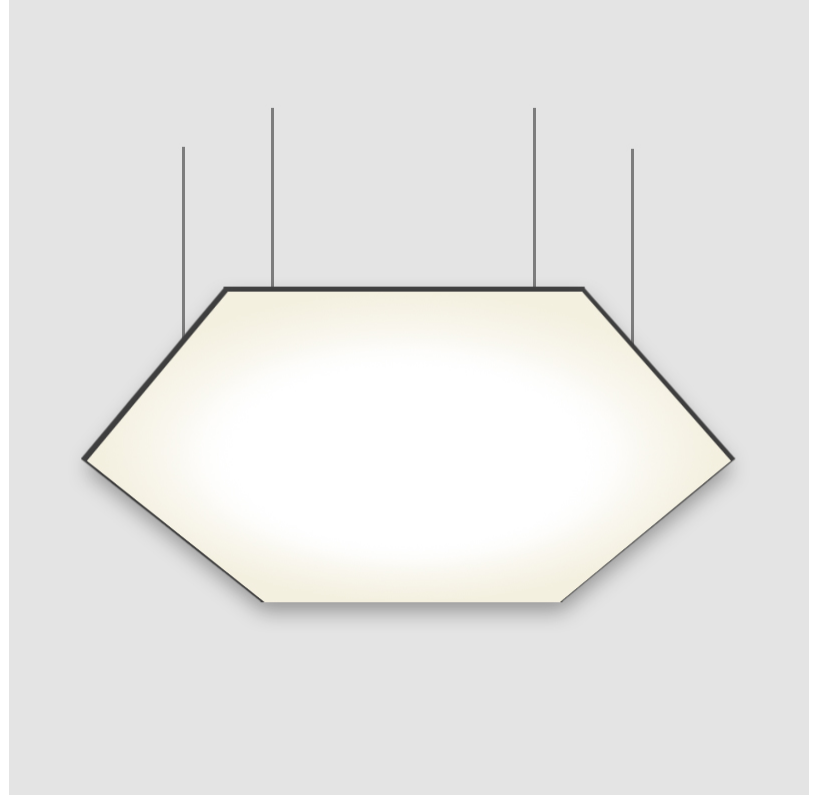

A51093- -

base number
Color   Temperature   Finish   Options

1. To build a product code in our configurator select the specify button on the base model # product page
2. To build a manual product code on this datasheet choose from the options listed below in blue font and add the suffix to the base model #

GENERAL

Series: Infinite Hexagon
Partner: Ivela
Division: Architectural
Installation: Surface
Product Type: Panels
Mounting Location: Ceiling
Light Distribution: Direct

PHYSICAL

Shape: Hexagon
Length (mm): 1208
Length (in): 47 ⁹/₁₆
Width (mm): 1047
Width (in): 41 ¹/₄
Height (mm): 19
Height (in): 3/4
Max. Overall Height (mm): 3019
Max. Overall Height (in): 118 ⁷/₈
Diffuser: PMMA - Opal
Fixture Finish: WHI / BLK / GLD
Fixture Material: Aluminum
Cable Details: 3,000mm / 118 1/8" Transparent Cable

ELECTRICAL

Lamp Type: LED
Input Wattage (W): 72
Dimming: Tri-Mode (Non-Dimming and Phase Dimming (120Vac only) and 0-10V Dimming)
Driver Included: No
Driver Location: Remote
Driver Type: Constant Voltage - Universal
Driver Class: Class 2
Housing: ENCP 5 (ERP) ENCP 8 (SC Power)
Input Voltage (V): 120 - 277
Output Voltage (V): 24

LED

Color Temperature (°K): 2700 / 3000 / 3500 / 4000
Max. Delivered Lumen (lm): 7200 / 7500 / 7723 / 7950
Nominal Lumen (lm): 14400 / 15000 / 15446 / 15900
CRI: >93 CRI
Lamp Life (hrs): 50000

OPTICAL

RATINGS AND CERTIFICATIONS

Certified By: CSA Certified to UL and CSA Standards
IP rating: IP20