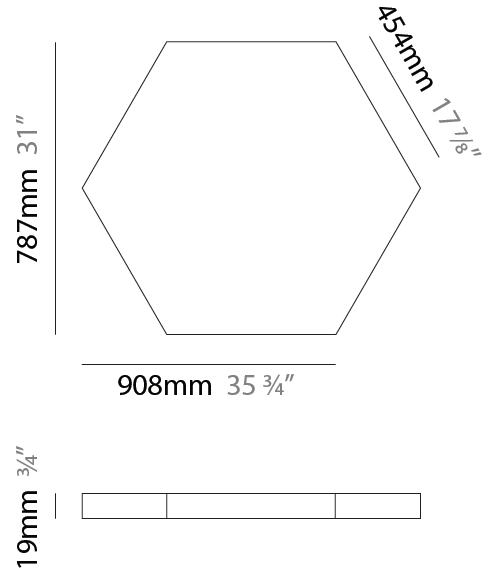

INFINITE HEXAGON SURFACE

A56193-

base number   Color   Finish
Temperature   Options

PROJECT
TYPE
SPECIFIER
QUANTITY
DATE

1. To build a product code in our configurator select the specify button on the base model # product page
2. To build a manual product code on this datasheet choose from the options listed below in blue font and add the suffix to the base model #

GENERAL

Series: Infinite Hexagon
Partner: Ivela
Division: Architectural
Installation: Surface
Product Type: Panels
Mounting Location: Ceiling
Light Distribution: Direct

PHYSICAL

Shape: Hexagon
Length (mm): 908
Length (in): 36 3/4
Width (mm): 527
Width (in): 20 3/4
Height (mm): 19
Height (in): 3/4
Diffuser: PMMA - Opal
Fixture Finish: WHI / BLK / GLD
Fixture Material: Aluminum

ELECTRICAL

Lamp Type: LED
Input Wattage (W): 54
Dimming: Tri-Mode (Non-Dimming and Phase Dimming (120Vac only) and 0-10V Dimming)
Driver Included: No
Driver Location: Remote
Driver Type: Constant Voltage - Universal
Driver Class: Class 2
Housing: ENCP 5 (ERP) ENCP 13 (SC Power)
Input Voltage (V): 120 - 277
Output Voltage (V): 24

LED

Color Temperature (°K): 2700 / 3000 / 3500 / 4000
Max. Delivered Lumen (lm): 5400 / 5625 / 5792 / 5962
Nominal Lumen (lm): 10800 / 11250 / 11585 / 11925
CRI: >93 CRI
Lamp Life (hrs): 50000

OPTICAL

RATINGS AND CERTIFICATIONS

Certified By: CSA Certified to UL and CSA Standards
IP rating: IP20