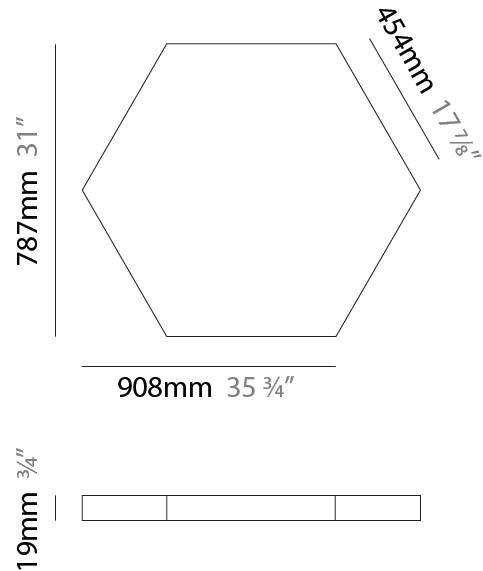

PROJECT	_____
TYPE	_____
SPECIFIER	_____
QUANTITY	_____
DATE	_____

INFINITE HEXAGON SURFACE

A56193- _____ - _____
base number   Color   Finish
                         Temperature   Options

1. To build a product code in our configurator select the specify button on the base model # product page
2. To build a manual product code on this datasheet choose from the options listed below in blue font and add the suffix to the base model #

GENERAL

Series: Infinite Hexagon
Partner: Ivela
Division: Architectural
Installation: Surface
Product Type: Panels
Mounting Location: Ceiling
Light Distribution: Direct

PHYSICAL

Shape: Hexagon
Length (mm): 908
Length (in): 36 ³/₄
Width (mm): 527
Width (in): 20 ³/₄
Height (mm): 19
Height (in): 3/4
Diffuser: PMMA - Opal
Fixture Finish: WHI / BLK / GLD
Fixture Material: Aluminum

ELECTRICAL

Lamp Type: LED
Input Wattage (W): 54
Dimming: Tri-Mode (Non-Dimming and Phase Dimming (120Vac only) and 0-10V Dimming)
Driver Included: No
Driver Location: Remote
Driver Type: Constant Voltage - Universal
Driver Class: Class 2
Housing: ENCP 5 (ERP) ENCP 13 (SC Power)
Input Voltage (V): 120 - 277
Output Voltage (V): 24

LED

Color Temperature (°K): 2700 / 3000 / 3500 / 4000
Max. Delivered Lumen (lm): 5400 / 5625 / 5792 / 5962
Nominal Lumen (lm): 10800 / 11250 / 11585 / 11925
CRI: >93 CRI
Lamp Life (hrs): 50000

OPTICAL

RATINGS AND CERTIFICATIONS

Certified By: CSA Certified to UL and CSA Standards
IP rating: IP20