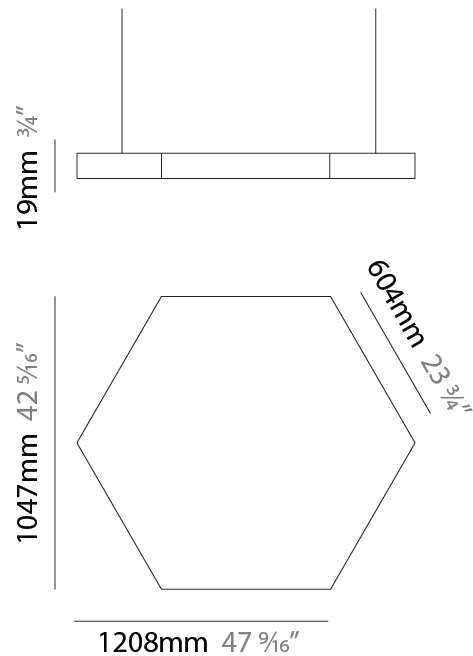

A51093-

base number   Color   Finish
Temperature   Options

1. To build a product code in our configurator select the specify button on the base model # product page
2. To build a manual product code on this datasheet choose from the options listed below in blue font and add the suffix to the base model #

GENERAL

Series: Infinite Hexagon
Partner: Ivela
Division: Architectural
Installation: Surface
Product Type: Panels
Mounting Location: Ceiling
Light Distribution: Direct

PHYSICAL

Shape: Hexagon
Length (mm): 1208
Length (in): 47 ⁹/₁₆"
Width (mm): 1047
Width (in): 41 ¹/₄"
Height (mm): 19
Height (in): 3/4"
Max. Overall Height (mm): 3019
Max. Overall Height (in): 118 ⁷/₈"
Diffuser: PMMA - Opal
Fixture Finish: WHI / BLK / GLD
Fixture Material: Aluminum
Cable Details: 3,000mm / 118 1/8" Transparent Cable

ELECTRICAL

Lamp Type: LED
Input Wattage (W): 72
Dimming: Tri-Mode (Non-Dimming and Phase Dimming (120Vac only) and 0-10V Dimming)
Driver Included: No
Driver Location: Remote
Driver Type: Constant Voltage - Universal
Driver Class: Class 2
Housing: ENCP 5 (ERP) ENCP 8 (SC Power)
Input Voltage (V): 120 - 277
Output Voltage (V): 24

LED

Color Temperature (°K): 2700 / 3000 / 3500 / 4000
Max. Delivered Lumen (lm): 7200 / 7500 / 7723 / 7950
Nominal Lumen (lm): 14400 / 15000 / 15446 / 15900
CRI: >93 CRI
Lamp Life (hrs): 50000

OPTICAL

RATINGS AND CERTIFICATIONS

Certified By: CSA Certified to UL and CSA Standards
IP rating: IP20